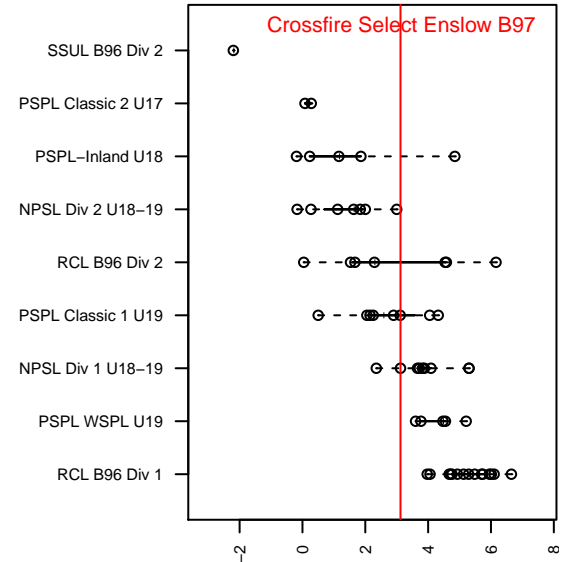

Crossfire Select Enslow B97

Crossfire Select SC
 Redmond, WA
 B97 total strength=1561
 attack=21.09 defense=9.28
 fall league = NPSL Div 1 U18-19

alt names used:
 Crossfire Select B97 Enslow
 Crossfire Select B97-Enslow

Venues played:
 2015 Crossfire Select BU17-18 Gold
 2015 Blast Off BU18-19
 2015 REDAPT Cup Gold U19
 2015 NPSL Division 1 U18-19
 2015 Founders Cup B97

Crossfire Select Enslow B97
 Dots are actual minus expected GF (blue circles) and GA (red triangles).
 Blue line is smoothed change in attack strength. Red is smoothed change in defense strength.

**attack and defense variance (black dot)
relative to other teams
and top 10 in region**

**attack and defense rating
relative to others at age
and all opponents in last 13 months**

Performance relative to 13 month average