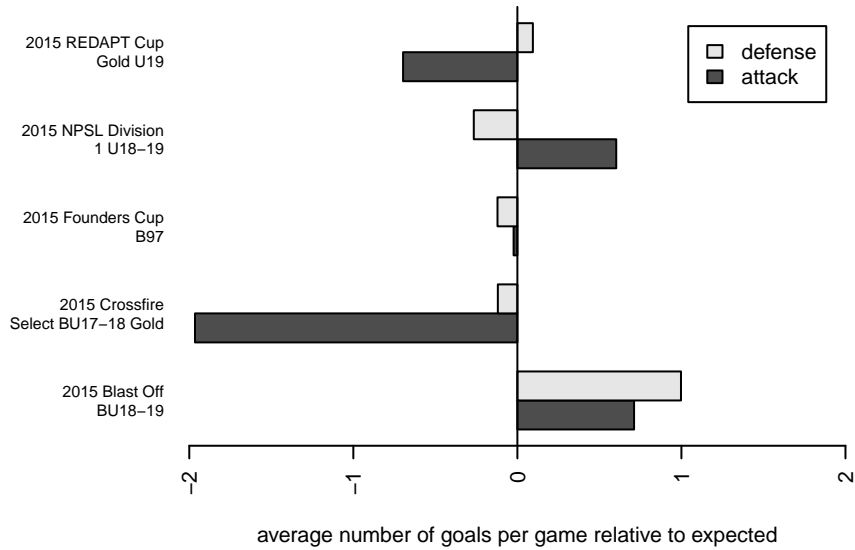

Crossfire Select Enslow B97

Crossfire Select SC
 Redmond, WA
 B97 total strength=1561
 attack=21.09 defense=9.28
 fall league = NPSL Div 1 U18-19

alt names used:
 Crossfire Select B97 Enslow
 Crossfire Select B97-Enslow

Venues played:
 2015 Crossfire Select BU17-18 Gold
 2015 Blast Off BU18-19
 2015 REDAPT Cup Gold U19
 2015 NPSL Division 1 U18-19
 2015 Founders Cup B97

Crossfire Select Enslow B97
 Dots are actual minus expected GF (blue circles) and GA (red triangles).
 Blue line is smoothed change in attack strength. Red is smoothed change in defense strength.

**attack and defense variance (black dot)
relative to other teams
and top 10 in region**

**attack and defense rating
relative to others at age
and all opponents in last 13 months**

Performance relative to 13 month average