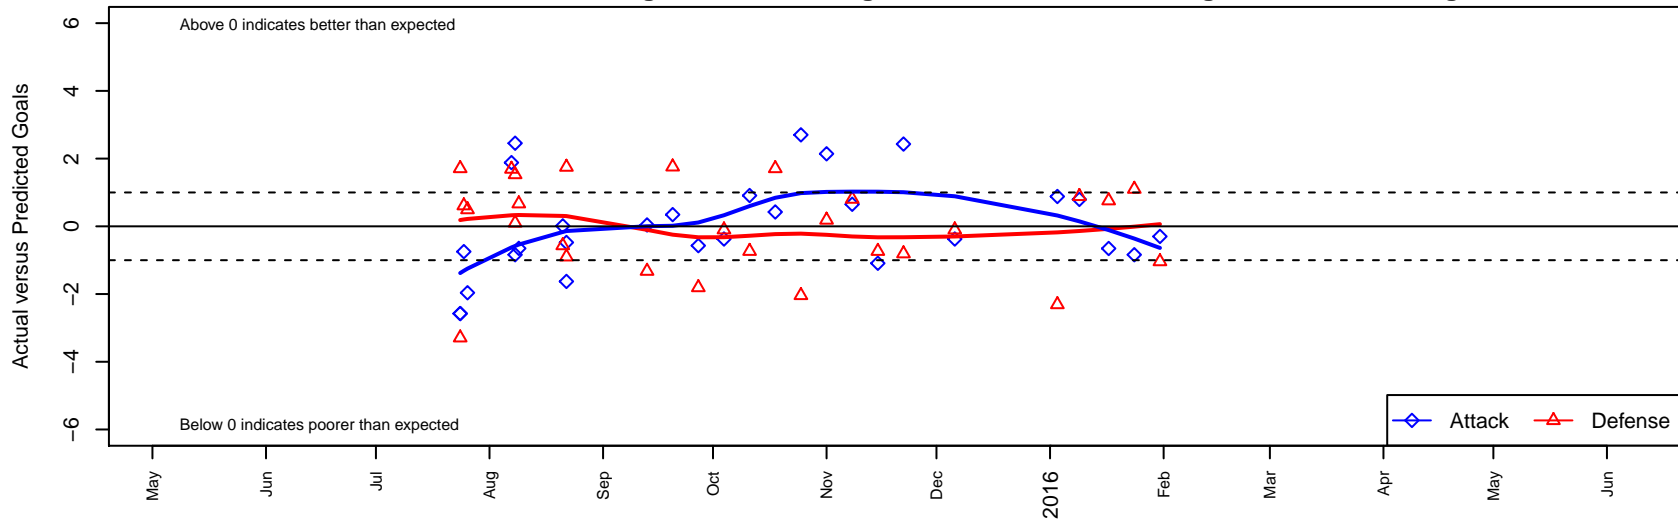

Crossfire Select Enslow B97

Crossfire Select SC
 Redmond, WA
 B97 total strength=1561
 attack=21.09 defense=9.28
 fall league = NPSL Div 1 U18-19

alt names used:
 Crossfire Select B97 Enslow
 Crossfire Select B97-Enslow

Venues played:
 2015 Crossfire Select BU17-18 Gold
 2015 Blast Off BU18-19
 2015 REDAPT Cup Gold U19
 2015 NPSL Division 1 U18-19
 2015 Founders Cup B97

Crossfire Select Enslow B97
 Dots are actual minus expected GF (blue circles) and GA (red triangles).
 Blue line is smoothed change in attack strength. Red is smoothed change in defense strength.

**attack and defense variance (black dot)
relative to other teams
and top 10 in region**

**attack and defense rating
relative to others at age
and all opponents in last 13 months**

Performance relative to 13 month average